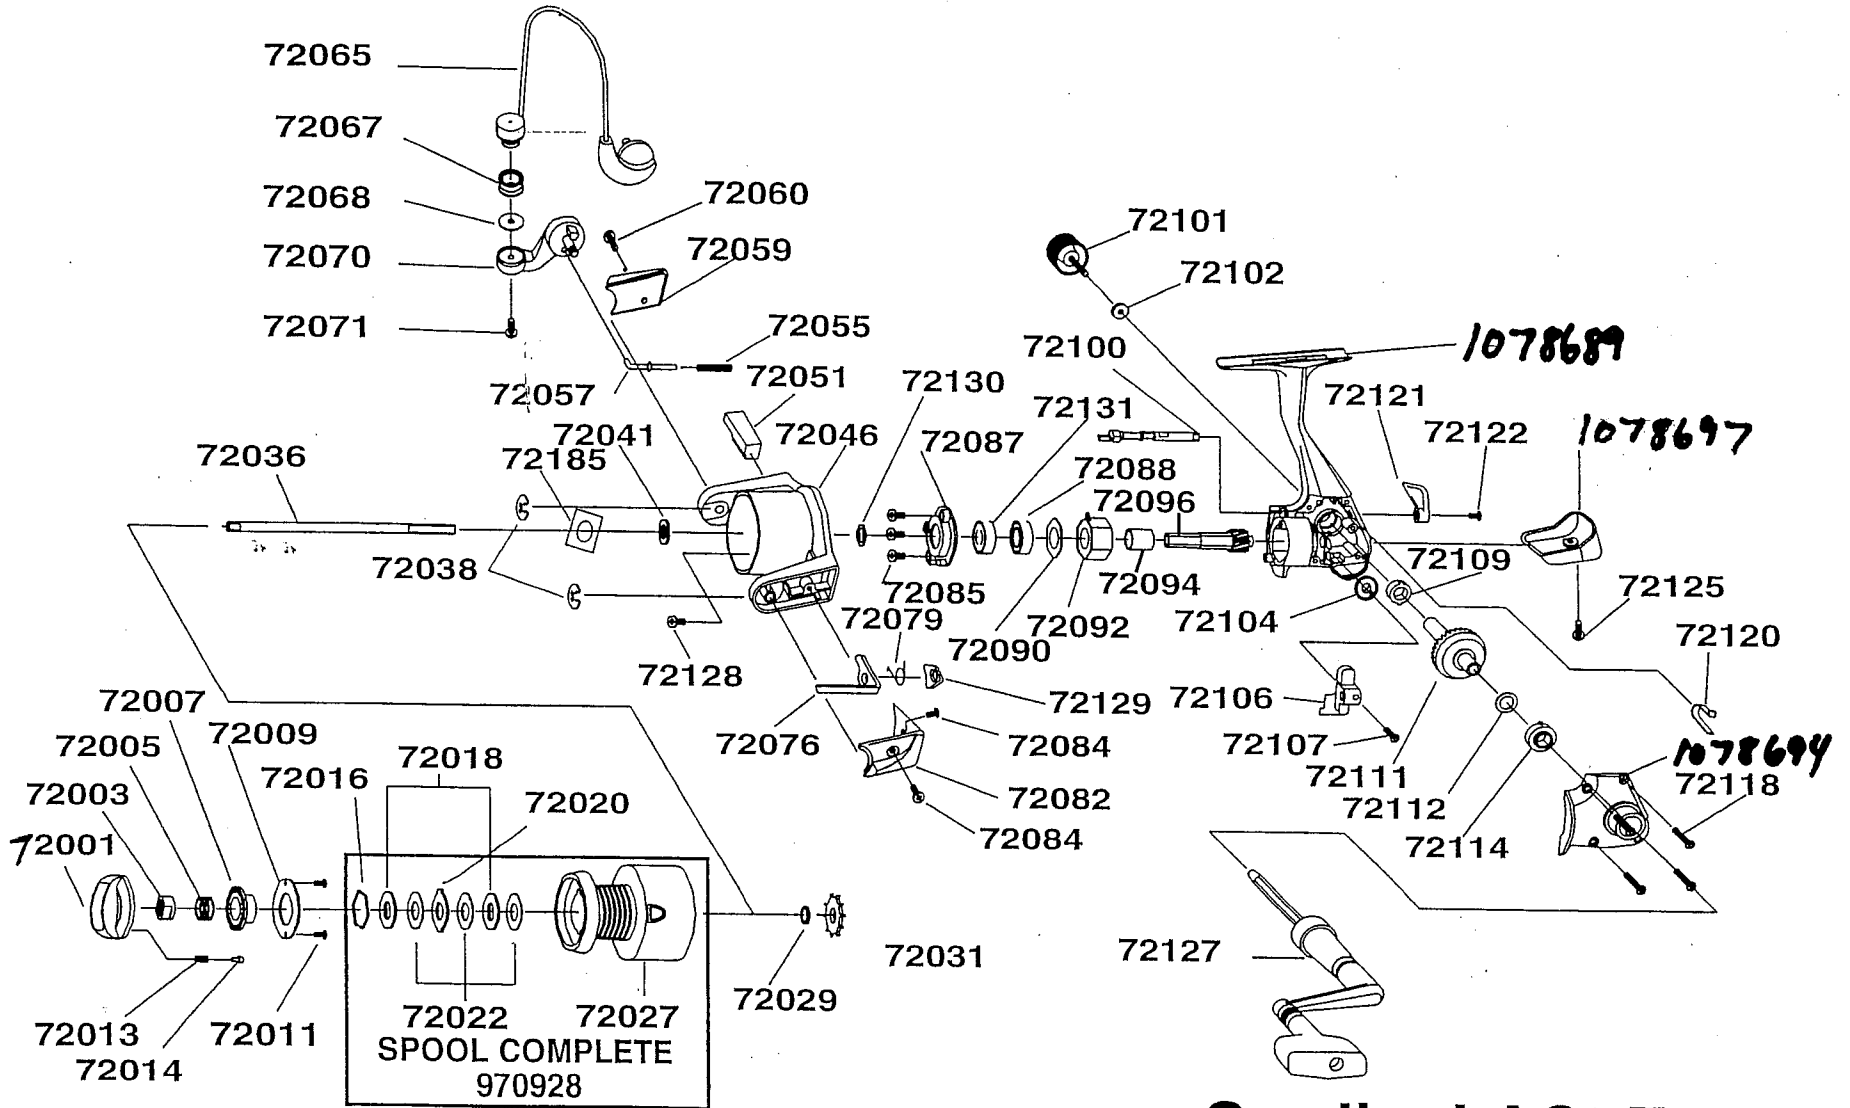

AGENDA

Please specify reel model and part number when ordering parts.

Cardinal AG5F 00

*New style - Body shape by Bodycap
R...laps out old style is straight cut*